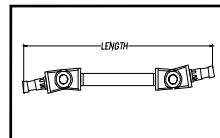

## Selected Scotty Components

**Kristen Base**

Kristen Slide in Base  
Part #2348

Adjustable Link (14")  
Part #2364

Flat Tray Top  
Part #2389 (12" x 14")

**Claire Mount**

Clamp-mount Base  
Part #2350

Angle Adjustable  
Part #2365 (16")