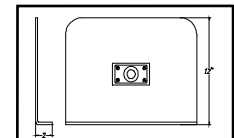

## Selected Scotty Components

**Kristen Base**

Kristen Slide in Base  
Part #2348

Adjustable Link (14")  
Part #2364

Flat Tray Top  
Part #2389 (12" x 14")

**Claire Mount**

Clamp-mount Base  
Part #2350

Angle Adjustable  
Part #2365 (16")