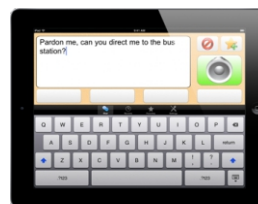

- **Available with Proloquo2Go, Proloquo4Text, Predictable or Assistive Chat**
- **Protected with an EVA2 case from bumps and falls**
- **Cost-Effective AAC Solution**
- **Additional models and bundle options available**