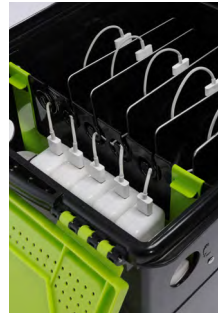

Lock

Internal recharging (up to 5 devices)

Compatible with Chromebook devices

Syncing Hub optional

Internal power strip

Cable management

Check out the Tech Tub™ Durability video, visit: [www.copernicused.com](http://www.copernicused.com)