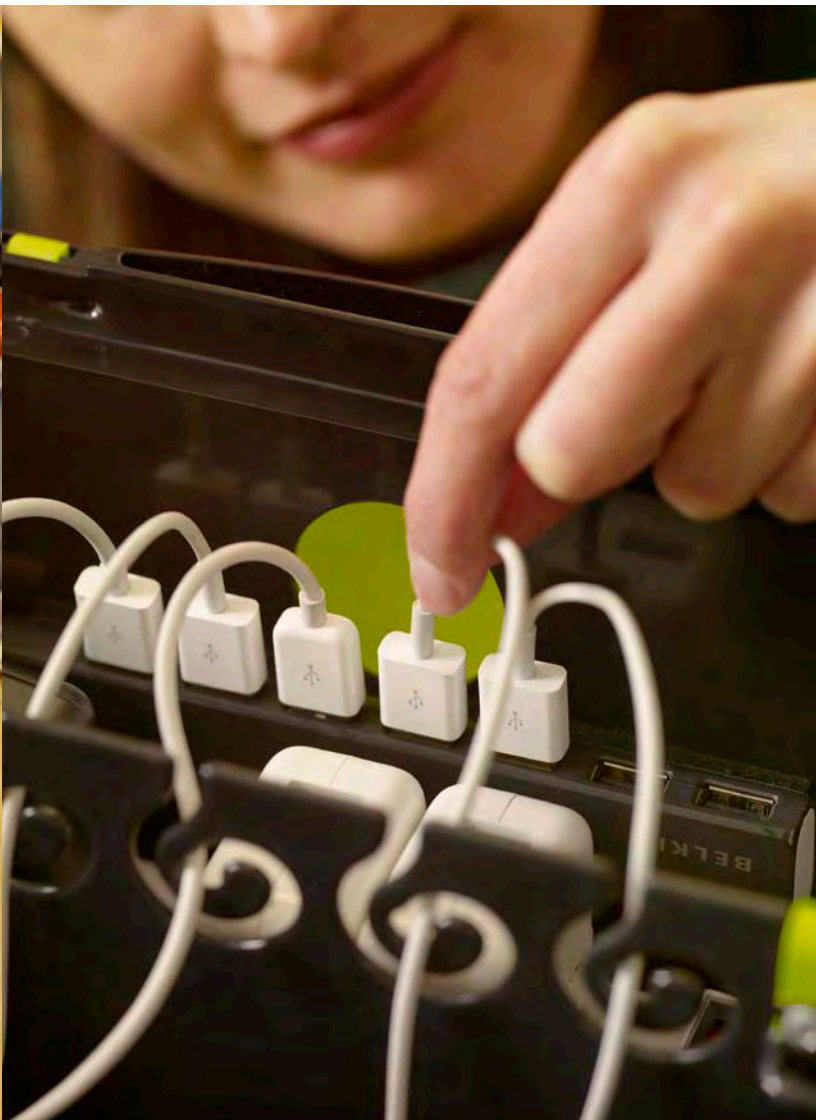

Tech Tubs™

Tech Tubs™ offer a direct alternative to high cost, heavy and oversized tech storage and charging solutions.

- Designed to be secure, highly mobile and modular, the Tech Tub™ supports a “grow your own technology” approach to purchasing.
- Each Tub is designed to carry, charge and sync between 5-7 iPad®s, Chromebooks or other notebooks
- Tech Tubs™ can store devices in their individual protective cases
- Flexibility ensures that schools are not locked into one type of device and have the choice to purchase other models at a price that makes sense
- Made from high impact ABS plastic to provide security and avoid abuse
- Light enough for students or teachers to carry
- A flexible approach to pricing allows you to purchase a Base Tub for as low as $77.18 or a fully loaded Premium Tub for $288.75
- The modular approach also allows you to purchase further features and build the Tub to suit your needs