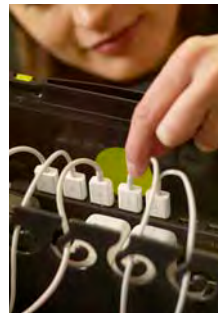

Syncing Hub optional