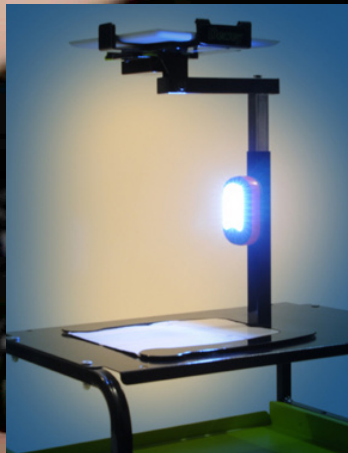

LED light available with the DCS2A option